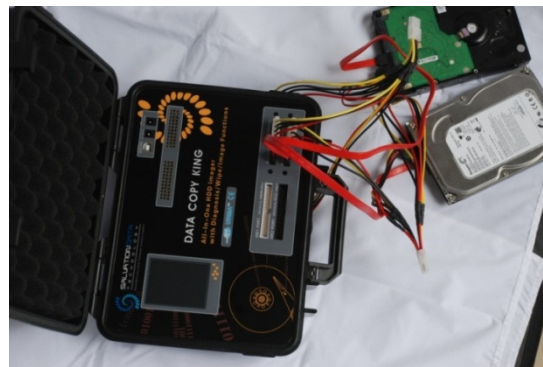

## Features

- ✓ Fastest Duplication-- Imaging disk at 7.0GB/min with data protection
- ✓ Data wiping—999 rounds of Wiping disk permanently conforming to DoD Standard at 8.0GB/min
- ✓ Forensic data capture—Getting solid forensic images with MD5/CRC verification
- ✓ HDD auto detection—Fast test and bad sector analysis with clear graph
- ✓ Universal support—No restriction of brand and model
- ✓ Support TB-level hard drives--Especially designed for TB-level hard drive supporting up to 131072TB
- ✓ Stand-alone with color touch screen

## Special data capture function

- ✓ Unique design for Unstable hard drives --Hard disk with bad sectors and handling drives after head/platter swap
- ✓ Customizable algorithms-- Set read response based on individual sector read errors
- ✓ Build-in write protection—Source data protection and evidence integrity
- ✓ Copy or erase HPA or DCO areas on hard-drives—Access to all the data

## Specification

HDD interface	SATA, IDE(ATA), USB (with adaptor)
HDD Ports	Master: 2      Target:2
Compatible HDD	Any manufacture's HDD in TB-level capacity
Dimensions	Length width height 174*225*98 (CM)
Weight	1.7KG
Power control	Standard 250W, 4P power (5V and 12V)
Host interface	USB (for PC connection)